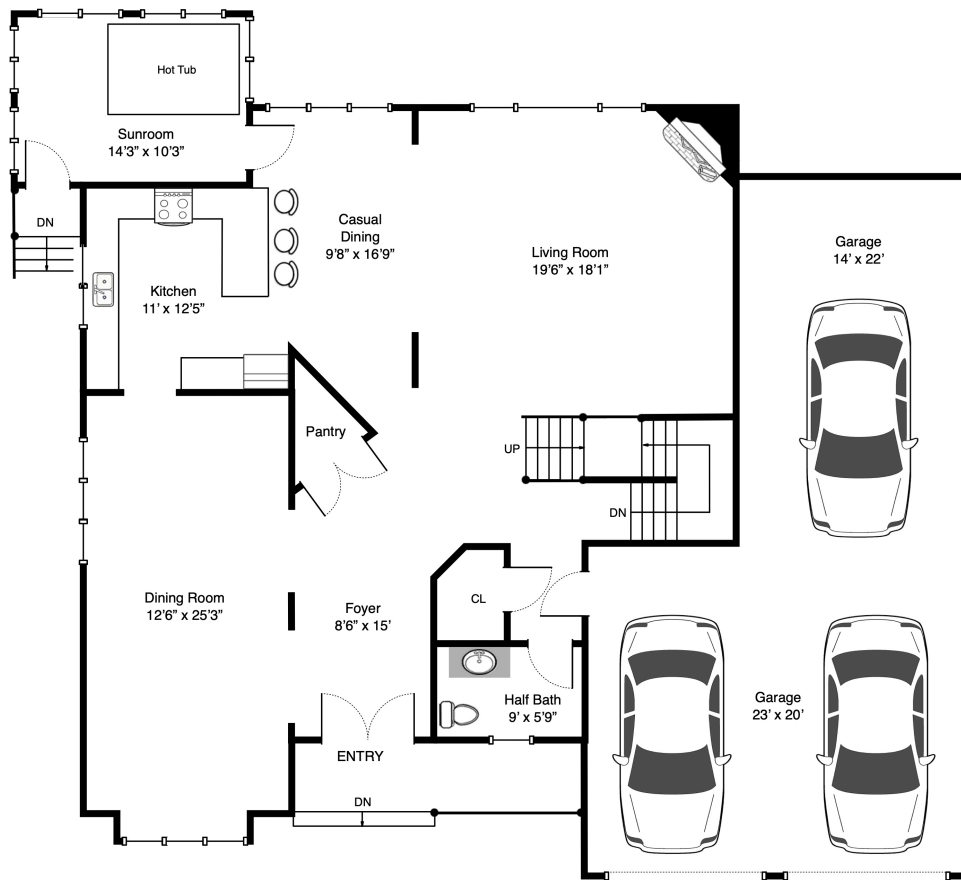

5 Pizzuti Way, Lynnfield MA

First Floor

Approximate Measured Areas:
First Floor: 1539 sq ft
Second Floor: 2054 sq ft
Lower Level: 1219 sq ft - finished only: 750 sq ft
Garage: 746 sq ft
Total: 5558 sq ft

5 Pizzuti Way, Lynnfield MA

Second Floor

Lower Level

Approximate Measured Areas:
 First Floor: 1539 sq ft
 Second Floor: 2054 sq ft
 Lower Level: 1219 sq ft - finished only: 750 sq ft
 Garage: 746 sq ft
 Total: 5558 sq ft