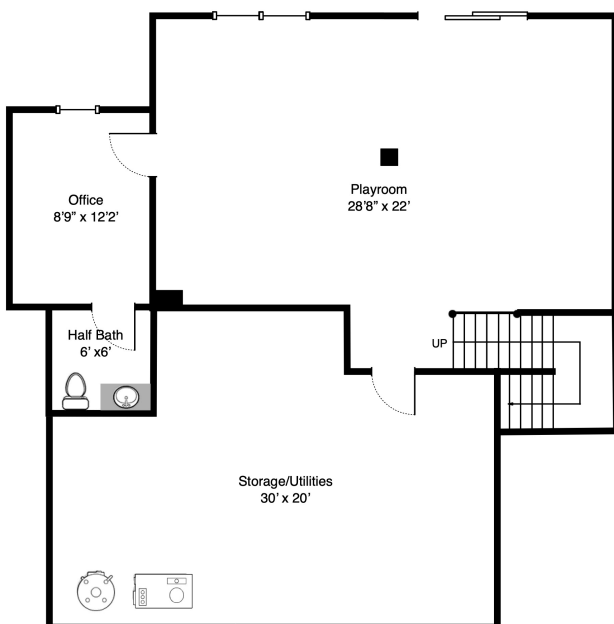

5 Pizzuti Way, Lynnfield MA

First Floor

Approximate Measured Areas:
First Floor: 1539 sq ft
Second Floor: 2054 sq ft
Lower Level: 1219 sq ft - finished only: 750 sq ft
Garage: 746 sq ft
Total: 5558 sq ft

5 Pizzuti Way, Lynnfield MA

Second Floor

Lower Level

Approximate Measured Areas:
 First Floor: 1539 sq ft
 Second Floor: 2054 sq ft
 Lower Level: 1219 sq ft - finished only: 750 sq ft
 Garage: 746 sq ft
 Total: 5558 sq ft