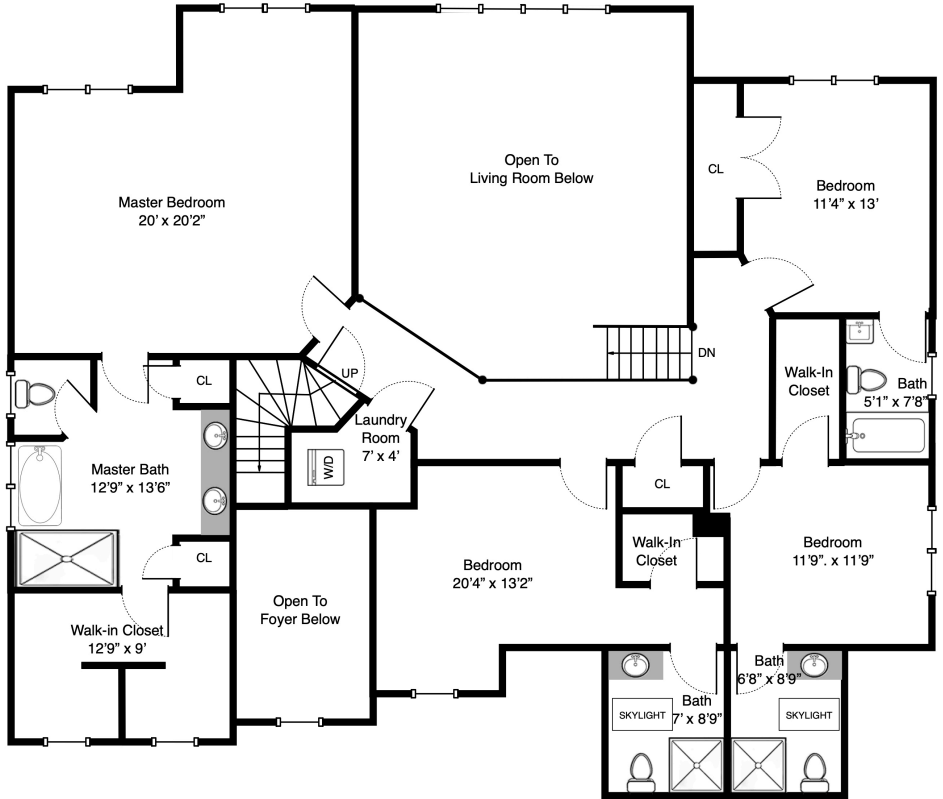

5 Pizzuti Way, Lynnfield MA

First Floor

Approximate Measured Areas:
First Floor: 1539 sq ft
Second Floor: 2054 sq ft
Lower Level: 1219 sq ft - finished only: 750 sq ft
Garage: 746 sq ft
Total: 5558 sq ft

5 Pizzuti Way, Lynnfield MA

Second Floor

Lower Level

Approximate Measured Areas:
 First Floor: 1539 sq ft
 Second Floor: 2054 sq ft
 Lower Level: 1219 sq ft - finished only: 750 sq ft
 Garage: 746 sq ft
 Total: 5558 sq ft