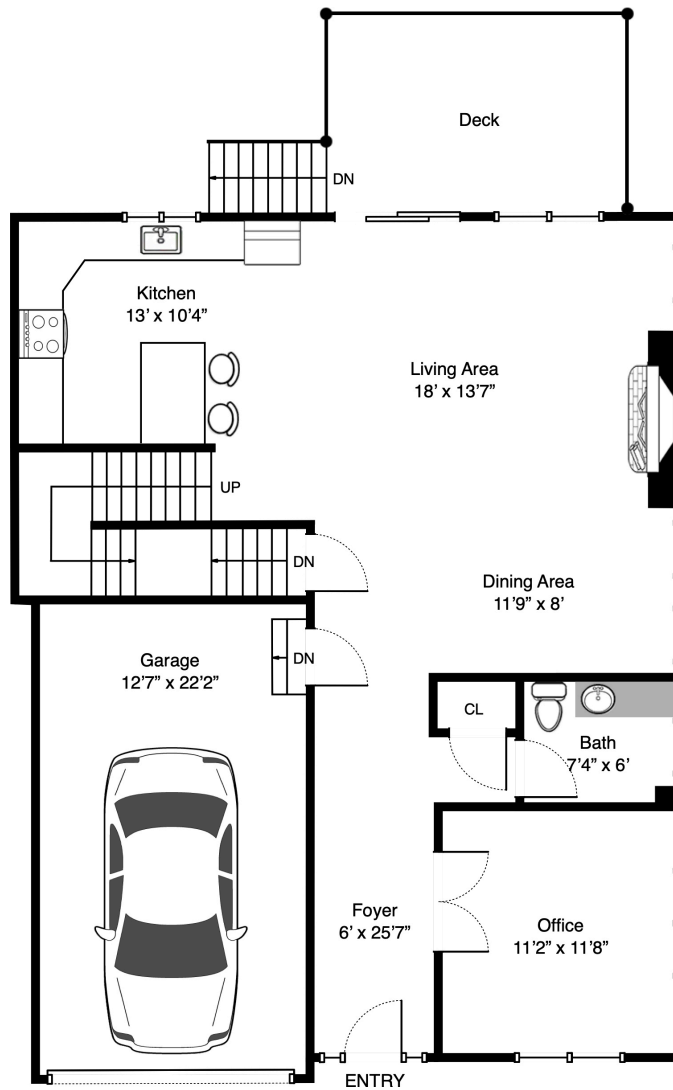

Louise Bova-Touchette  
Direct: 617-605-0555

**Main Level**

Approximate Measured Areas:  
Main Level: 1187 sq ft