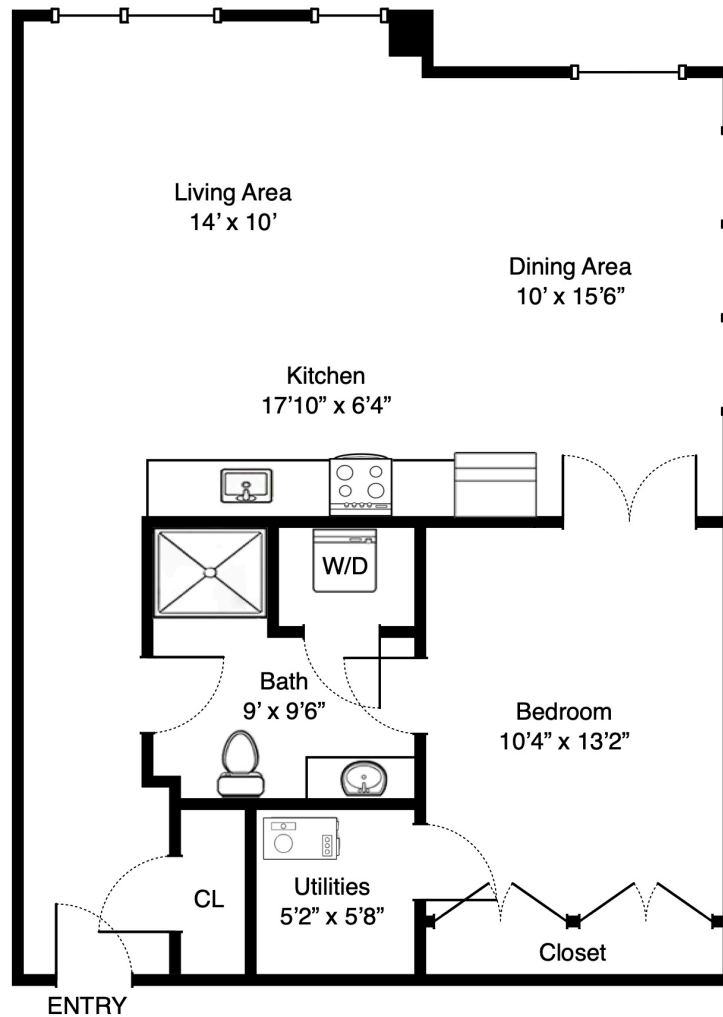

44 Collins Ave, Unit 106, Saugus MA

Main Level

Approximate Measured Areas:
Main Level: 802 sq ft