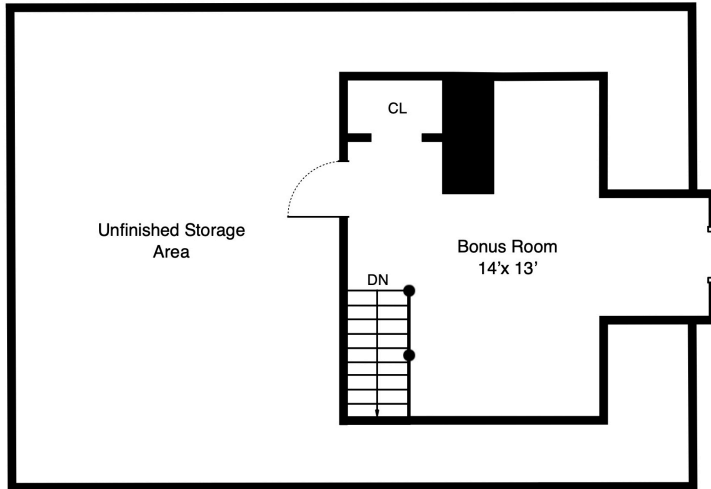

42 Maple St, Lynnfield MA

First Floor

Second Floor

Approximate Measured Areas:
First Floor: 1183 sq ft
Second Floor: 822 sq ft
Attic: 229 sq ft
Basement: 1055 sq ft
Total: 3289 sq ft

42 Maple St, Lynnfield MA

Attic

Basement

Approximate Measured Areas:
First Floor: 1183 sq ft
Second Floor: 822 sq ft
Attic: 229 sq ft
Basement: 1055 sq ft
Total: 3289 sq ft