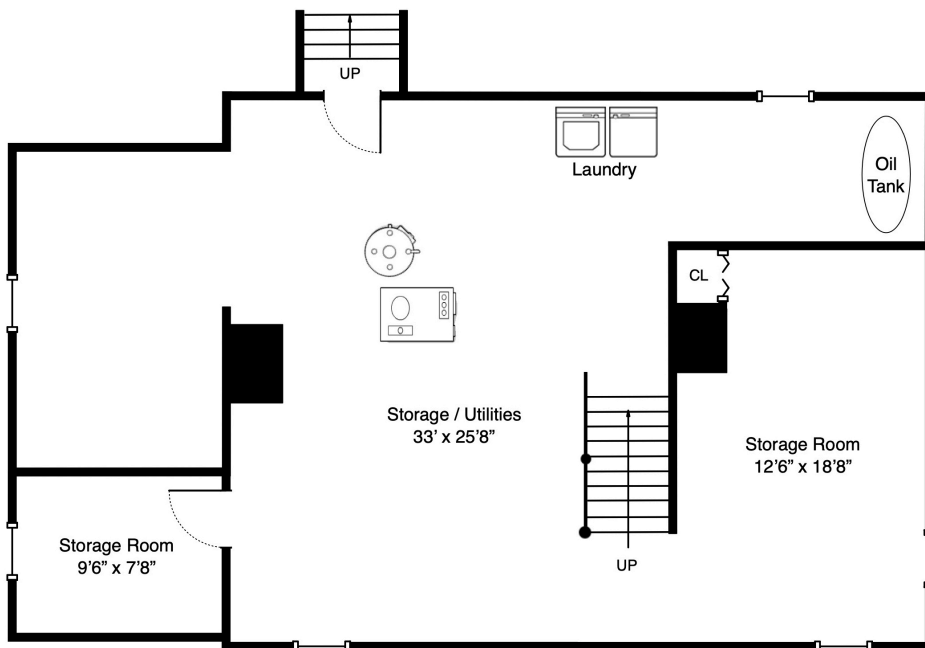

42 Maple St, Lynnfield MA

First Floor

Second Floor

Approximate Measured Areas:
First Floor: 1183 sq ft
Second Floor: 822 sq ft
Attic: 229 sq ft
Basement: 1055 sq ft
Total: 3289 sq ft

42 Maple St, Lynnfield MA

Attic

Basement

Approximate Measured Areas:
First Floor: 1183 sq ft
Second Floor: 822 sq ft
Attic: 229 sq ft
Basement: 1055 sq ft
Total: 3289 sq ft