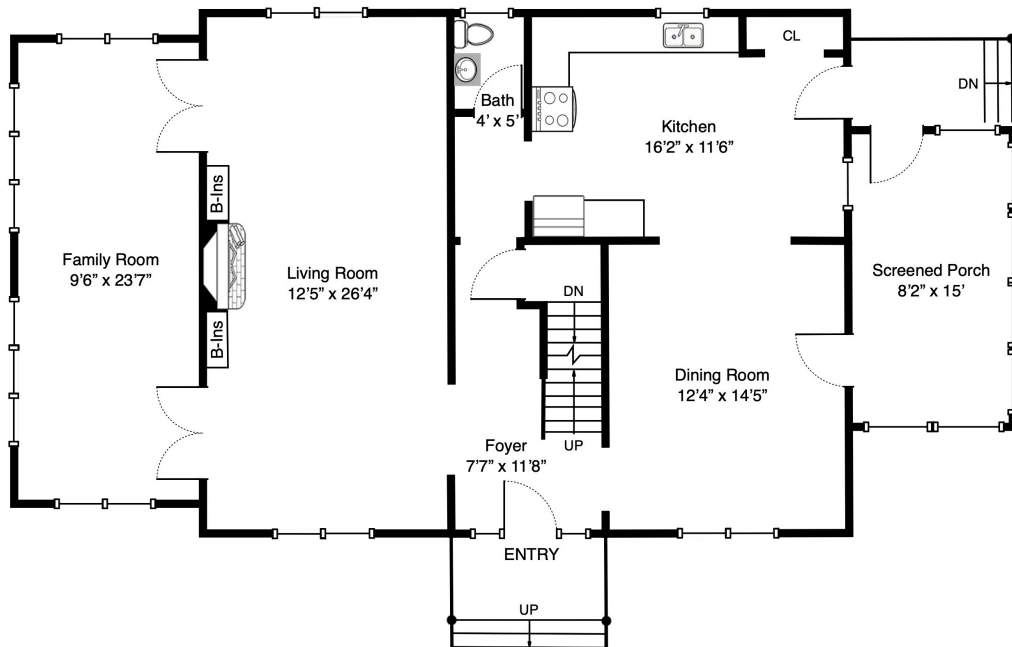

42 Maple St, Lynnfield MA

First Floor

Second Floor

Approximate Measured Areas:
First Floor: 1183 sq ft
Second Floor: 822 sq ft
Attic: 229 sq ft
Basement: 1055 sq ft
Total: 3289 sq ft

42 Maple St, Lynnfield MA

Attic

Basement

Approximate Measured Areas:
First Floor: 1183 sq ft
Second Floor: 822 sq ft
Attic: 229 sq ft
Basement: 1055 sq ft
Total: 3289 sq ft