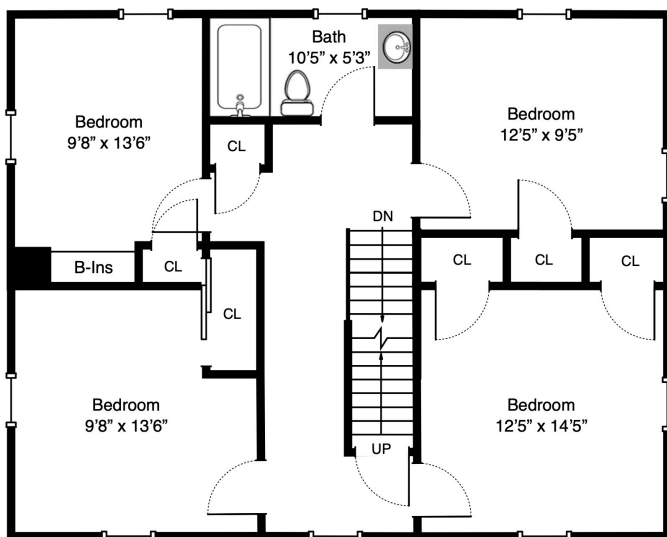

42 Maple St, Lynnfield MA

First Floor

Second Floor

Approximate Measured Areas:
First Floor: 1183 sq ft
Second Floor: 822 sq ft
Attic: 229 sq ft
Basement: 1055 sq ft
Total: 3289 sq ft

42 Maple St, Lynnfield MA

Attic

Basement

Approximate Measured Areas:
First Floor: 1183 sq ft
Second Floor: 822 sq ft
Attic: 229 sq ft
Basement: 1055 sq ft
Total: 3289 sq ft