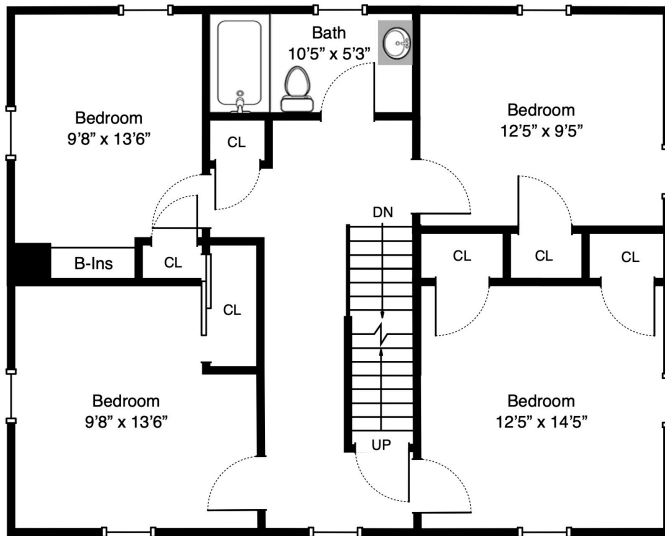

Louise Bova-Touchette
Direct: 617-605-0555

First Floor

Second Floor

Approximate Measured Areas:
First Floor: 1183 sq ft
Second Floor: 822 sq ft
Attic: 229 sq ft
Basement: 1055 sq ft
Total: 3289 sq ft

Louise Bova-Touchette
Direct: 617-605-0555

Attic

Basement

Approximate Measured Areas:
First Floor: 1183 sq ft
Second Floor: 822 sq ft
Attic: 229 sq ft
Basement: 1055 sq ft
Total: 3289 sq ft