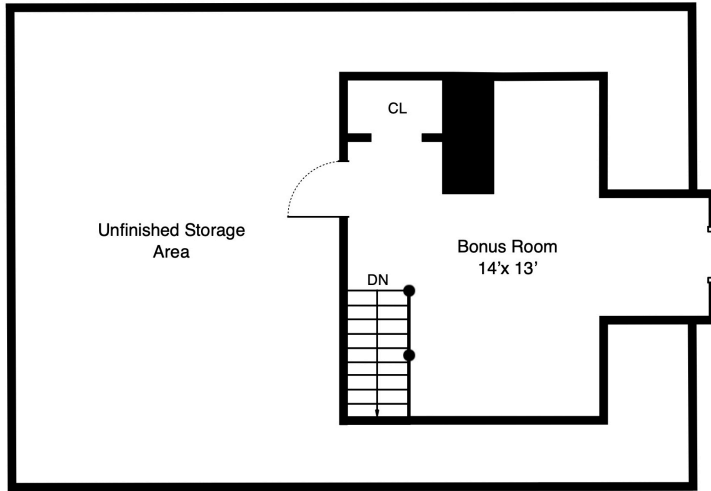

Louise Bova-Touchette
Direct: 617-605-0555

First Floor

Second Floor

Approximate Measured Areas:
First Floor: 1183 sq ft
Second Floor: 822 sq ft
Attic: 229 sq ft
Basement: 1055 sq ft
Total: 3289 sq ft

Louise Bova-Touchette
Direct: 617-605-0555

Attic

Basement

Approximate Measured Areas:
First Floor: 1183 sq ft
Second Floor: 822 sq ft
Attic: 229 sq ft
Basement: 1055 sq ft
Total: 3289 sq ft