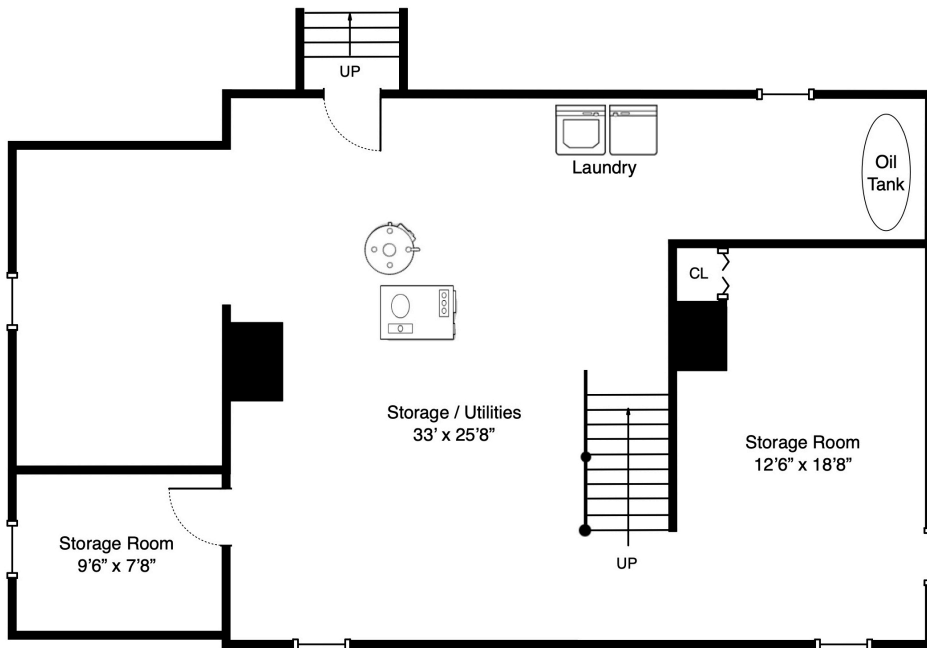

Louise Bova-Touchette
Direct: 617-605-0555

First Floor

Second Floor

Approximate Measured Areas:
First Floor: 1183 sq ft
Second Floor: 822 sq ft
Attic: 229 sq ft
Basement: 1055 sq ft
Total: 3289 sq ft

Louise Bova-Touchette
Direct: 617-605-0555

Attic

Basement

Approximate Measured Areas:
First Floor: 1183 sq ft
Second Floor: 822 sq ft
Attic: 229 sq ft
Basement: 1055 sq ft
Total: 3289 sq ft