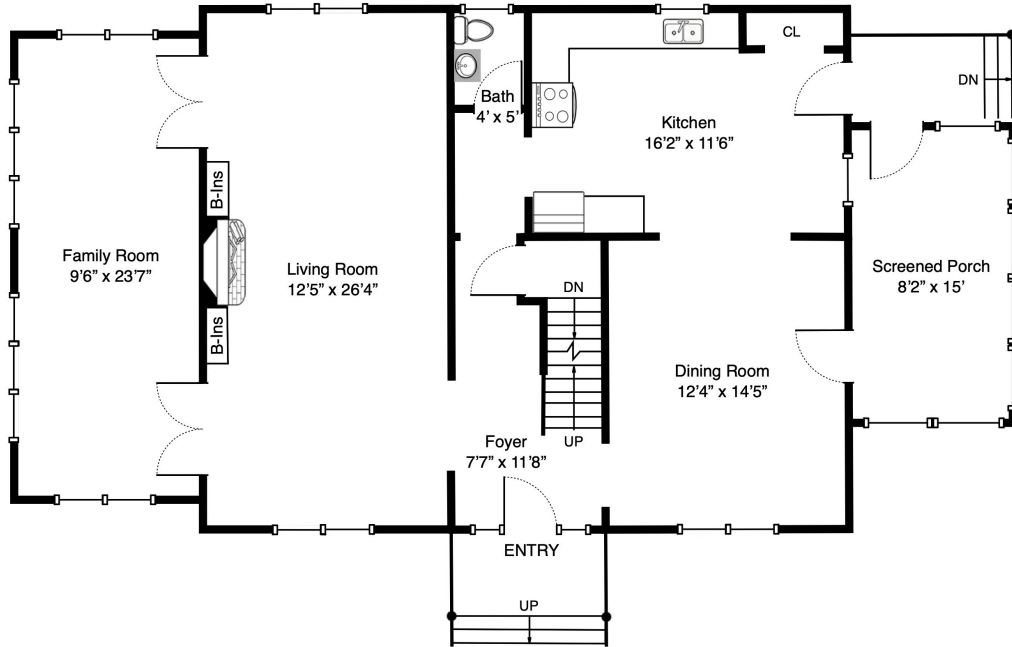

Louise Bova-Touchette
Direct: 617-605-0555

First Floor

Second Floor

Approximate Measured Areas:
First Floor: 1183 sq ft
Second Floor: 822 sq ft
Attic: 229 sq ft
Basement: 1055 sq ft
Total: 3289 sq ft

Louise Bova-Touchette
Direct: 617-605-0555

Attic

Basement

Approximate Measured Areas:
First Floor: 1183 sq ft
Second Floor: 822 sq ft
Attic: 229 sq ft
Basement: 1055 sq ft
Total: 3289 sq ft