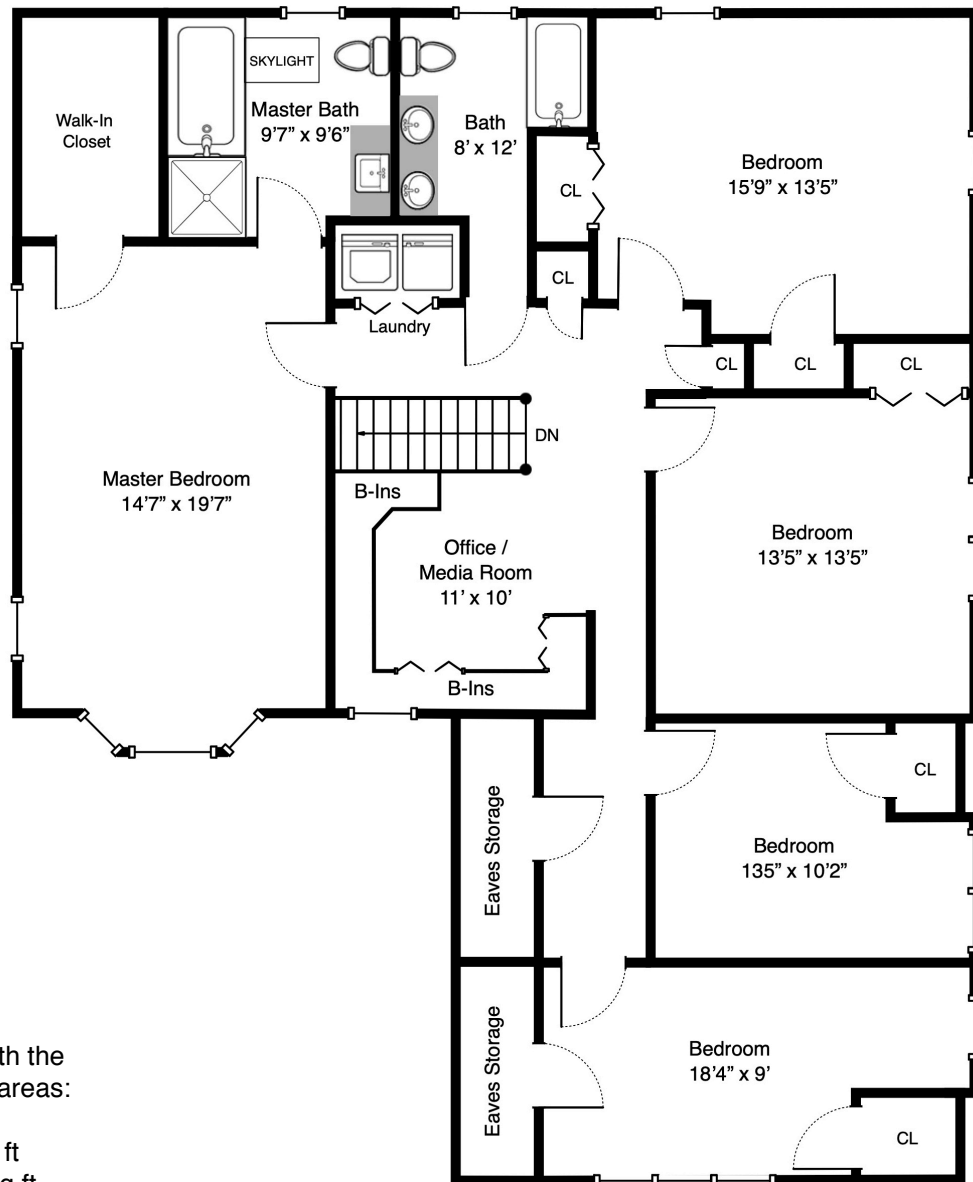

41 Upland Rd West, Arlington MA

First Floor

The following is a list with the approximate measured areas:

First Floor: 1597 sq ft
Second Floor: 1519 sq ft
Lower Level: 970 sq ft
Total: 4086 sq ft

41 Upland Rd West, Arlington MA

Second Floor

The following is a list with the approximate measured areas:

- First Floor: 1597 sq ft
- Second Floor: 1519 sq ft
- Lower Level: 970 sq ft
- Total: 4086 sq ft

41 Upland Rd West, Arlington MA

Lower Level

The following is a list with the approximate measured areas:

First Floor: 1597 sq ft
Second Floor: 1519 sq ft
Lower Level: 970 sq ft
Total: 4086 sq ft