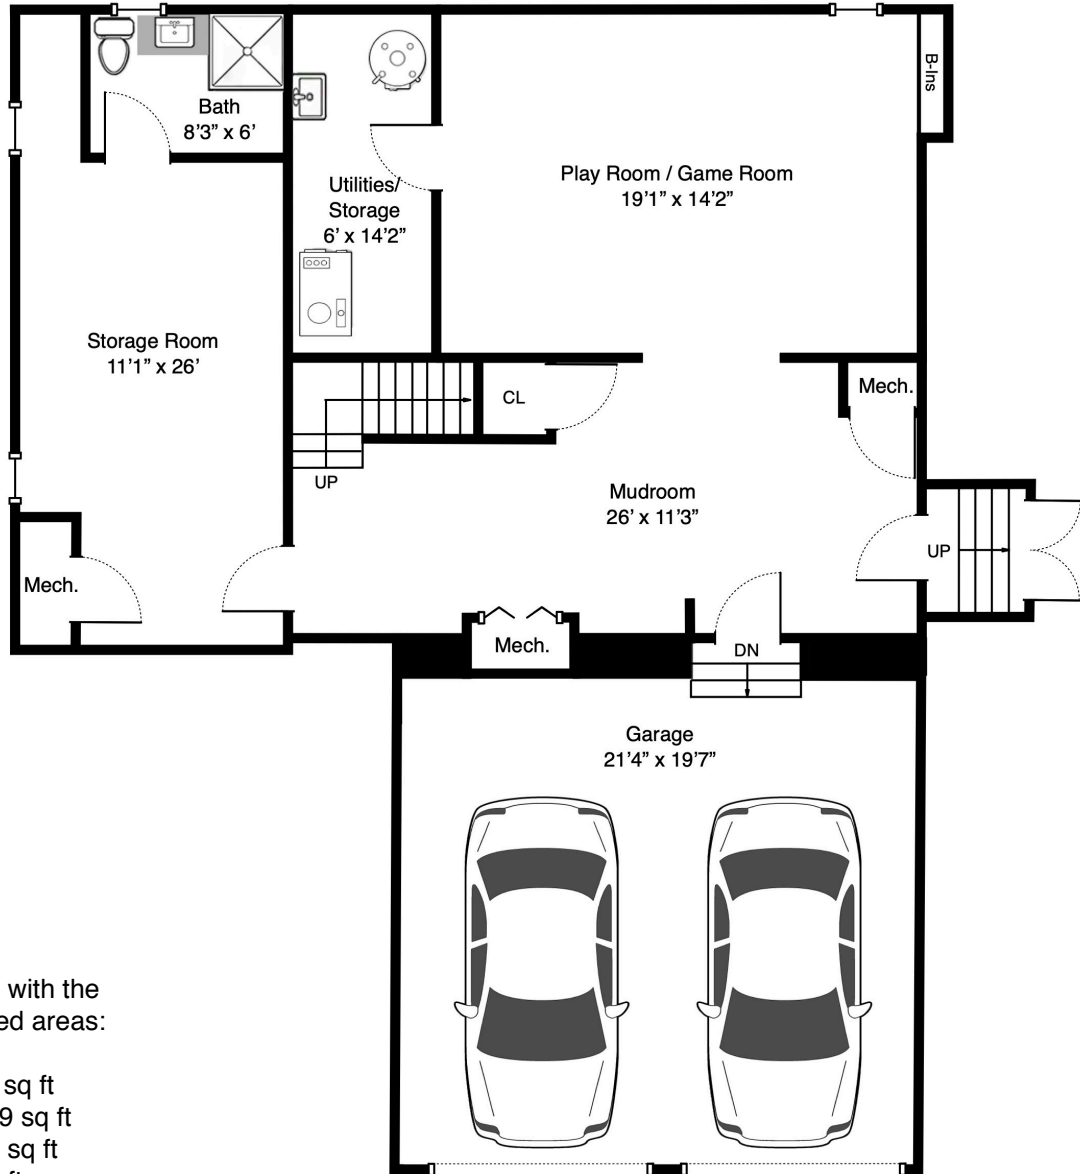

41 Upland Rd West, Arlington MA

First Floor

The following is a list with the approximate measured areas:

First Floor: 1597 sq ft
Second Floor: 1519 sq ft
Lower Level: 970 sq ft
Total: 4086 sq ft

41 Upland Rd West, Arlington MA

Second Floor

The following is a list with the approximate measured areas:

- First Floor: 1597 sq ft
- Second Floor: 1519 sq ft
- Lower Level: 970 sq ft
- Total: 4086 sq ft

41 Upland Rd West, Arlington MA

Lower Level

The following is a list with the approximate measured areas:

First Floor: 1597 sq ft
Second Floor: 1519 sq ft
Lower Level: 970 sq ft
Total: 4086 sq ft