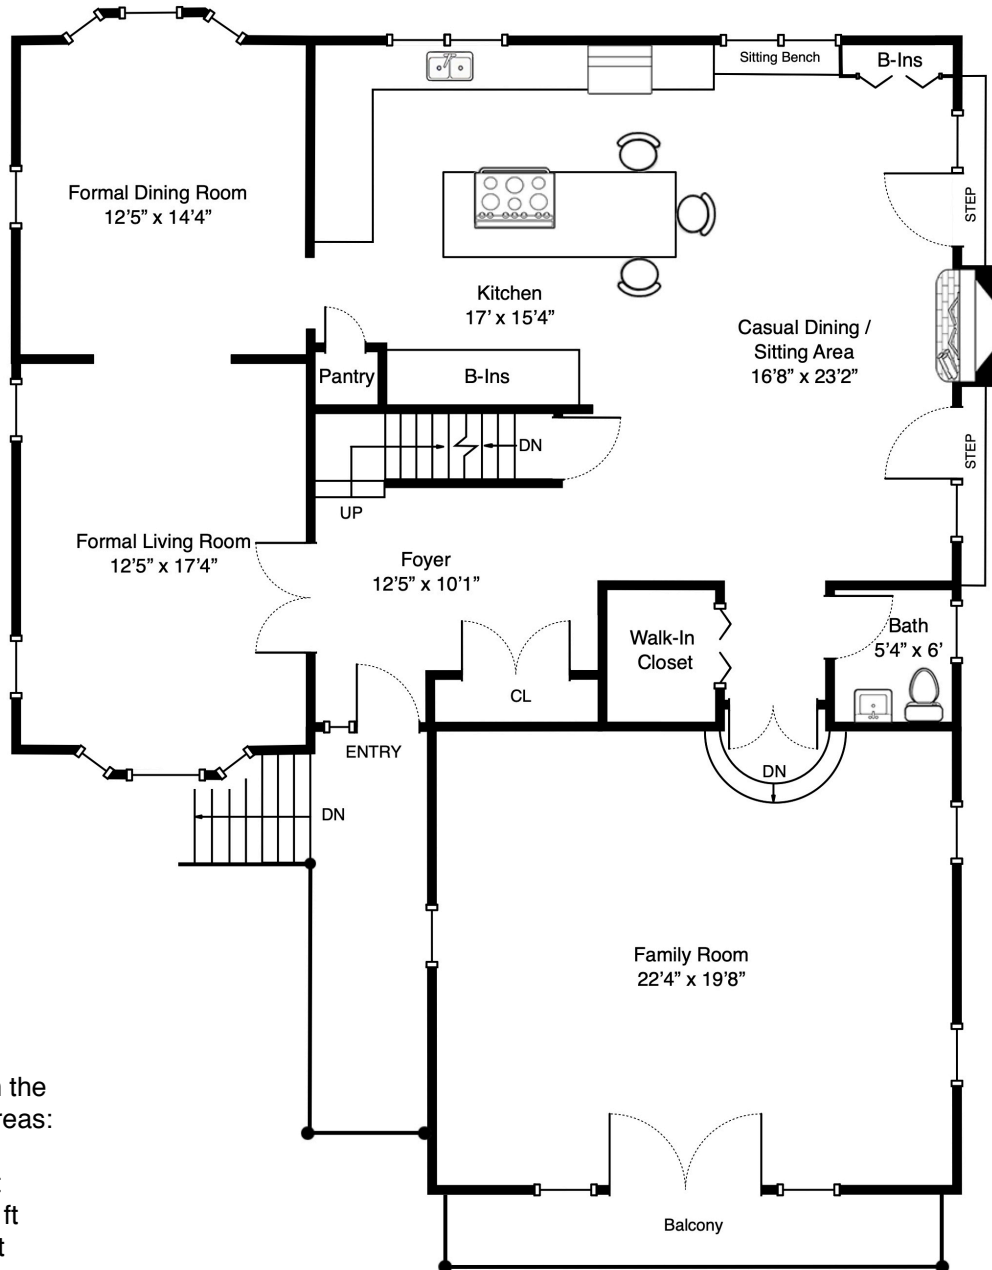

41 Upland Rd West, Arlington MA

First Floor

The following is a list with the approximate measured areas:

First Floor: 1597 sq ft
Second Floor: 1519 sq ft
Lower Level: 970 sq ft
Total: 4086 sq ft

41 Upland Rd West, Arlington MA

Second Floor

The following is a list with the approximate measured areas:

- First Floor: 1597 sq ft
- Second Floor: 1519 sq ft
- Lower Level: 970 sq ft
- Total: 4086 sq ft

41 Upland Rd West, Arlington MA

Lower Level

The following is a list with the approximate measured areas:

First Floor: 1597 sq ft
Second Floor: 1519 sq ft
Lower Level: 970 sq ft
Total: 4086 sq ft