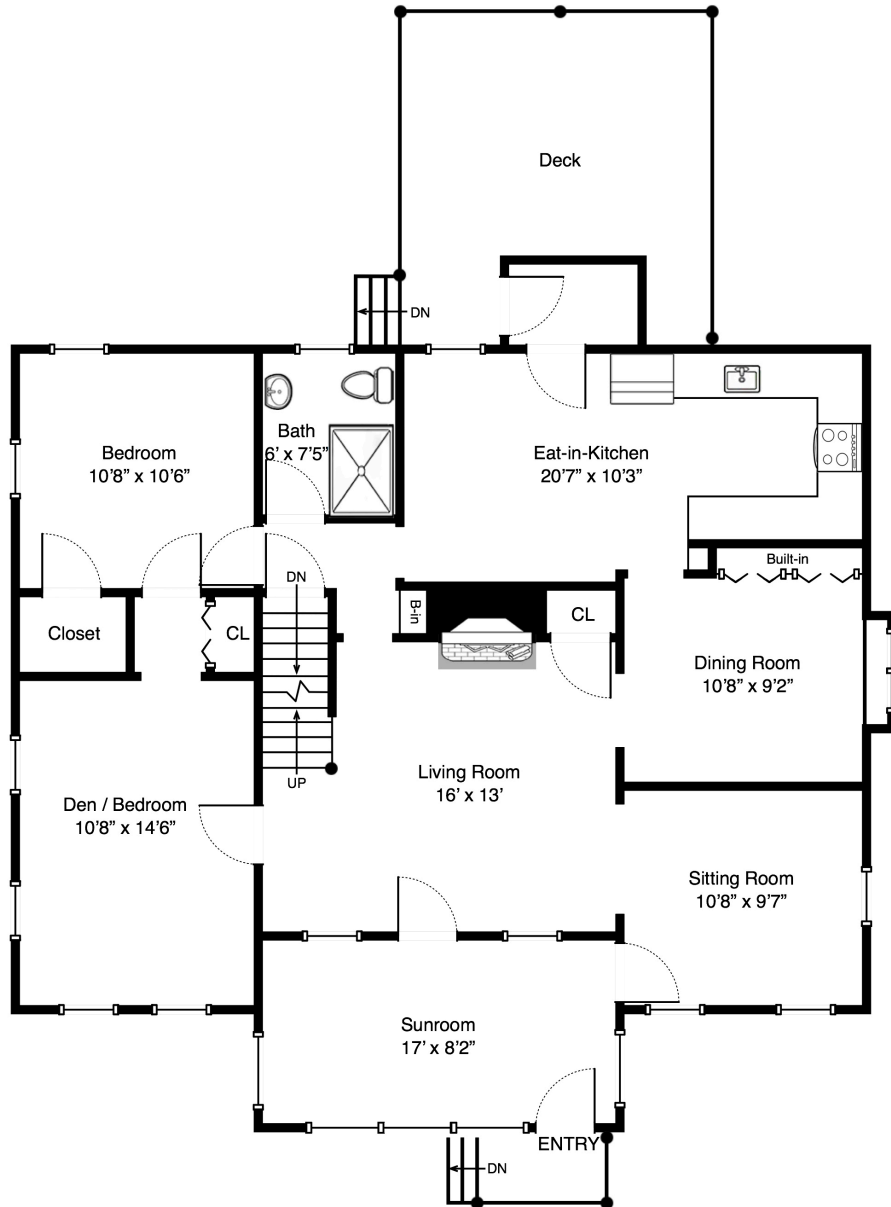

3 Orient St, Winchester MA

First Floor

The following is a list with the approximate measured areas:

First Floor : 1235 sq ft
Second Floor: 674 sq ft
Lower Level: 771 sq ft

3 Orient St, Winchester MA

Second Floor

Lower Level