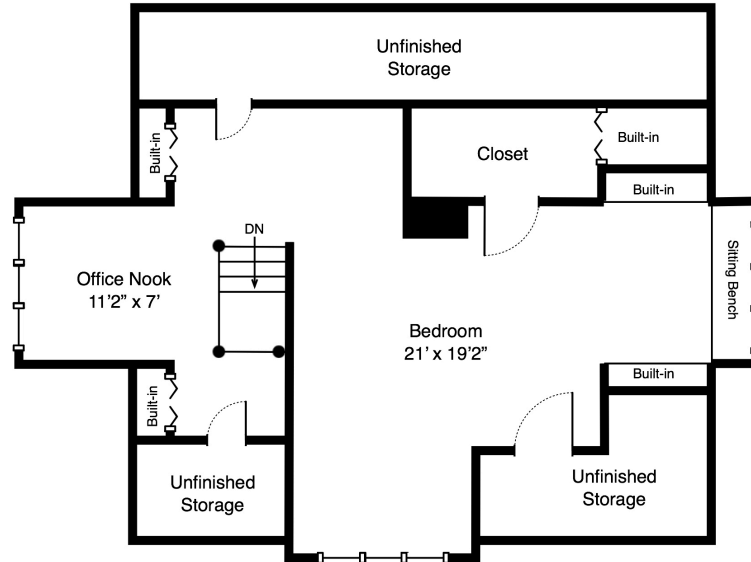

3 Orient St, Winchester MA

First Floor

The following is a list with the approximate measured areas:

First Floor : 1235 sq ft
Second Floor: 674 sq ft
Lower Level: 771 sq ft

3 Orient St, Winchester MA

Second Floor

Lower Level