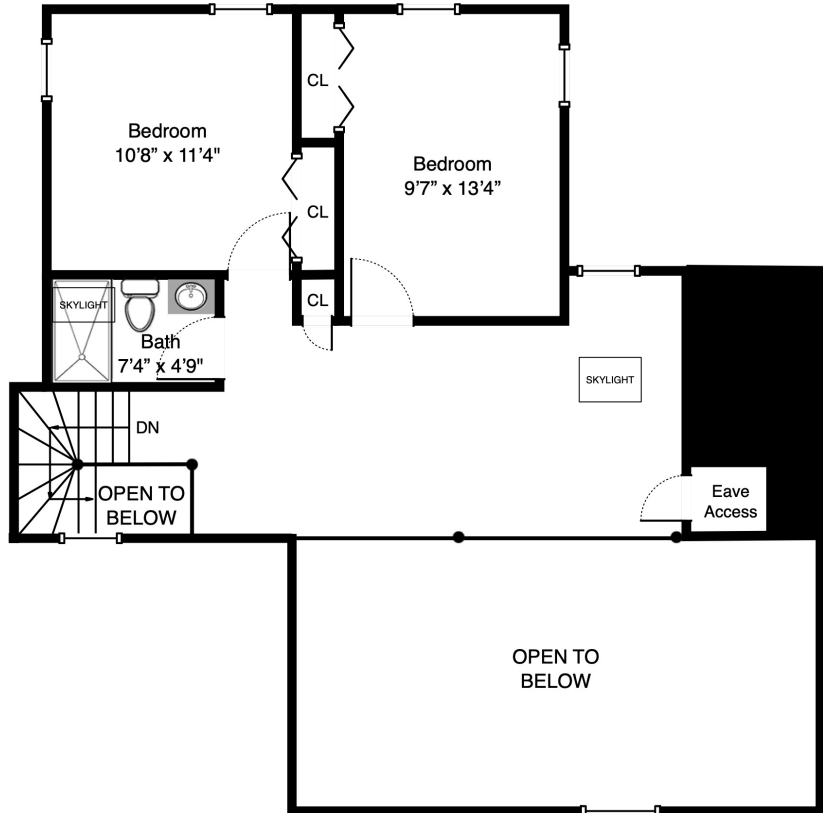

14 Priscilla Way, Lynn MA

Olga Rotaru
Tel: 857-373-9257

Main Level

14 Priscilla Way, Lynn MA

Olga Rotaru
Tel: 857-373-9257

Second Floor

Lower Level